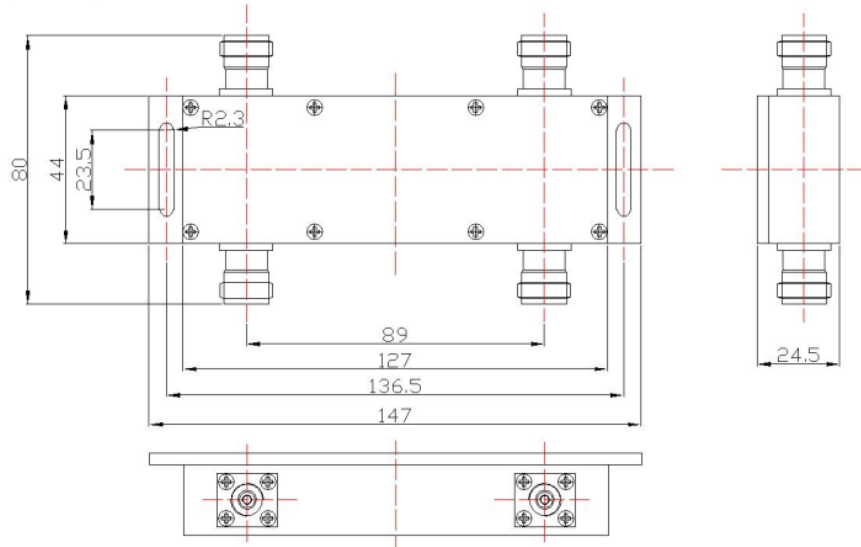

Sunny -150dBc Low PIM Hybrid Coupler 698-2700MHz, 300W, N(F), Indoor/Outdoor

Model : SUN-HC-627-300-NF

Model	SUN-HC-627-300-NF
Frequency Range (MHz)	698-2700MHz
Coupling (dB)	3
Insertion Loss (dB)	≤0.65
Isolation (dB)	≥23
Power Rating (W)	300
VSWR	≤ 1.3
Impedance (Ohm)	50
PIM (dBc@2X43dBm)	≤-150
Temperature (°C)	-30 ~ 65
Humidity (%)	5 ~ 95
Environment	Indoor or Outdoor (IP65)*
RF Connector	N(F)
Weight (kg)	0.45
Size(mm)	142X80X24.5
Color	Black

* Outdoor Model: SUN-HC-627-300-NF-WP

Technical data are subjected to change without notice – File : SUN-HC-627-300-NF datasheet 2018V1.0