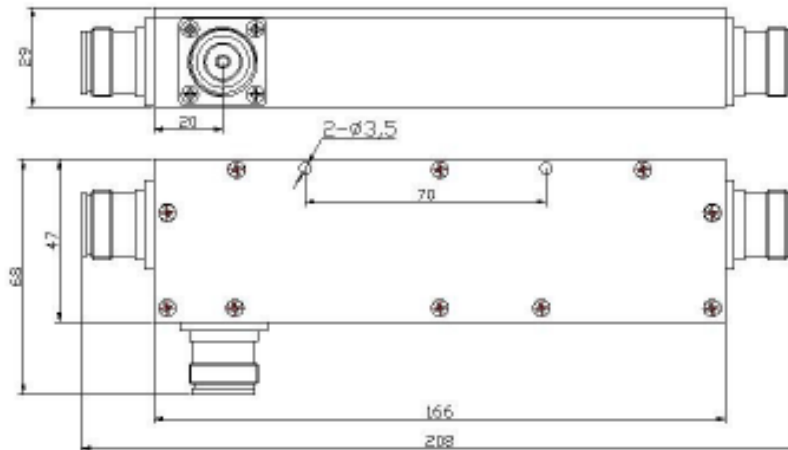

SUNNY -160dBc Low PIM Directional Coupler For TETRA400 / CDMA800 / GSM900&1800 / UMTS / WLAN / LTE / WIMAX, 350-3800MHz, 300W, 6-30dB, 4.3-10(F)

Model: SUN-DC-338-300-YY-41

Where YY is 6, 7, 10,15, 20 or 30dB

| Model | SUN-DC-338-300-YY-41 | | | | | |
|----------------------|-------------------------|-------|--------|--------|--------|--------|
| Frequency | 350-3800MHz | | | | | |
| Coupling (dB) | 6±1.2 | 7±1.2 | 10±1.5 | 15±1.5 | 20±2.0 | 30±2.5 |
| Insertion Loss (dB) | ≤2.1 | ≤1.9 | ≤1.5 | ≤1.2 | ≤0.8 | ≤0.6 |
| Isolation (dB) | ≥22 | ≥23 | ≥26 | ≥30 | ≥35 | ≥43 |
| VSWR | ≤1.35 | | | | | |
| IM3 (dBc@2x43dBm) | ≤-160 | | | | | |
| Power Capacity (W) | 300 | | | | | |
| RF Connector | 4.3-10(F) | | | | | |
| Impedance (Ω) | 50 | | | | | |
| Color | Black | | | | | |
| Temperature (°C) | -30~+65 | | | | | |
| Application | Indoor or Outdoor IP65* | | | | | |
| Dimension WxLxH (mm) | 68x208x29 | | | | | |
| Weight(kg) | TBAL | | | | | |

*Outdoor model is SUN-DC-338-300-YY-41-WP

Technical data are subjected to change without notice – File : SUN-DC-338-300-YY-41datasheet 2017V1.0