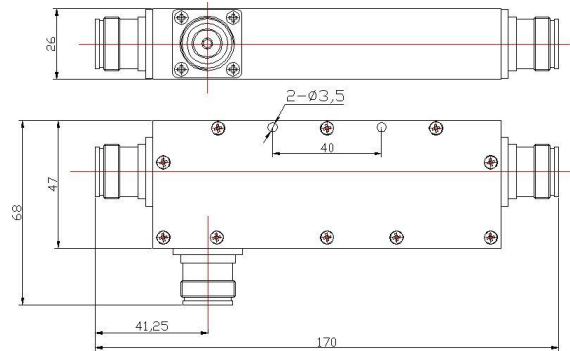

**Sunny -160dBc Low PIM Directional Coupler 698-2700MHz, 300W, 4.3-10(F),
Indoor/Outdoor**

Model : SUN-DC-627-300-XX-41

Where

XX is Coupling value – 5, 6, 7, 8, 10, 13, 15, 20, 30

Model	SUN-DC-627-300-XX-41									
Frequency Range (MHz)	698-2700MHz									
Coupling (dB)	5	6	7	8	10	13	15	20	30	
Insertion Loss (dB)	≤2	≤1.75	≤1.45	≤1.3	≤0.8	≤0.8	≤0.5	≤0.4	≤0.4	
Accuracy (dB)	±0.8	±0.8	±0.8	±0.8	±1.0	±1.0	±1.0	±1.2	±1.5	
Isolation (dB)	≥25	≥26	≥27	≥28	≥28	≥31	≥32	≥35	≥45	
Power Rating (W)	300									
VSWR	≤ 1.3									
Impedance (Ohm)	50									
PIM (dBc@2X43dBm)	≤-160									
Temperature (°C)	-20 ~ 70									
Humidity (%)	5 ~ 95									
Environment	Indoor or Outdoor (IP65)*									
RF Connector	4.3-10(F)									
Size (mm)	170x68x26									
Color	Black									

* Outdoor Model: SUN-DC-627-300-XX-41-WP

Technical data are subjected to change without notice – File : SUN-DC-627-300-XX-41 2017V1.0